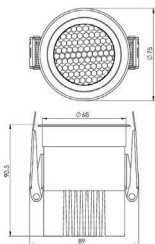

Single Line Diagram

Recessed

ORBIT 68